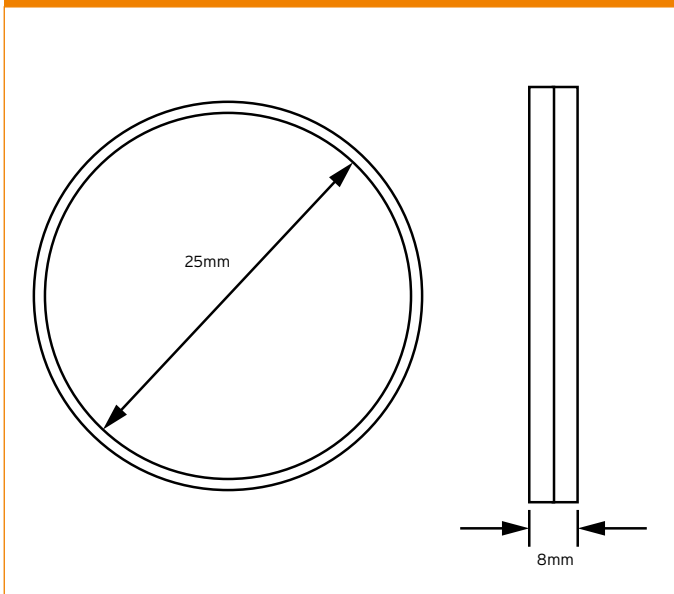

## FB25 Female Bushes

### Technical Drawing

### Technical Specifications

<b>Material</b>	Brass
<b>Size</b>	25mm
<b>Standards of compliance</b>	BSEN 61386-1:2008