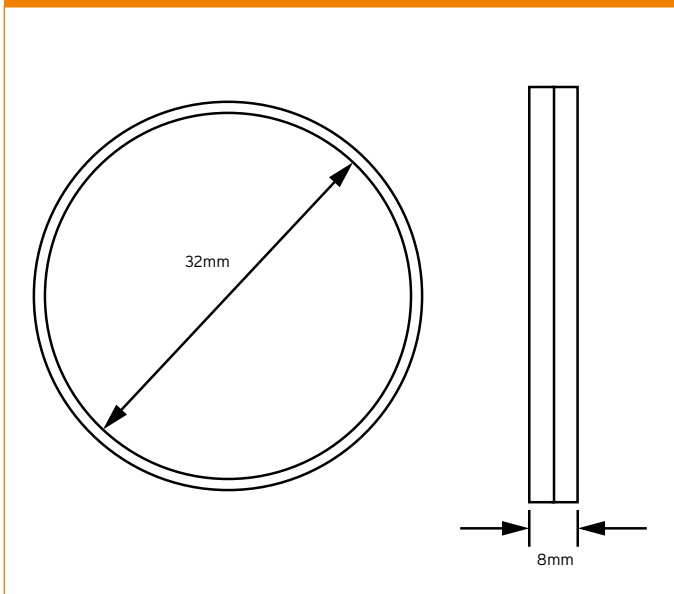

FB32 Female Bushes

Technical Drawing

Technical Specifications

Material	Brass
Size	32mm
Standards of compliance	BS EN 61386-1:2008