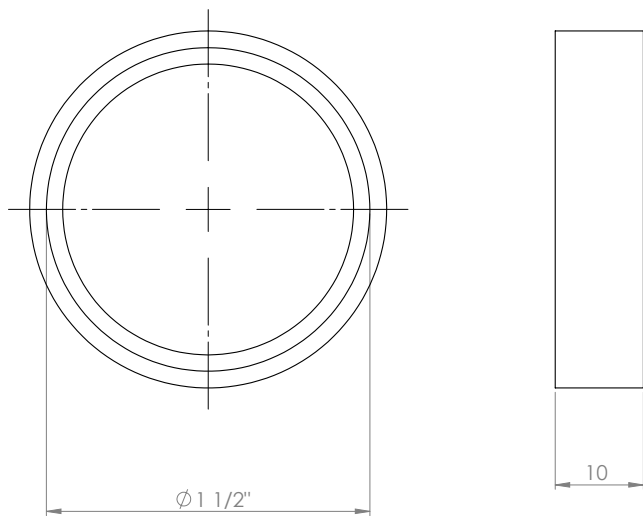

### Technical Drawing

### Technical Specifications

Material	Brass
Size	1 1/2"
Standards of compliance	BSEN 61386-1:2008