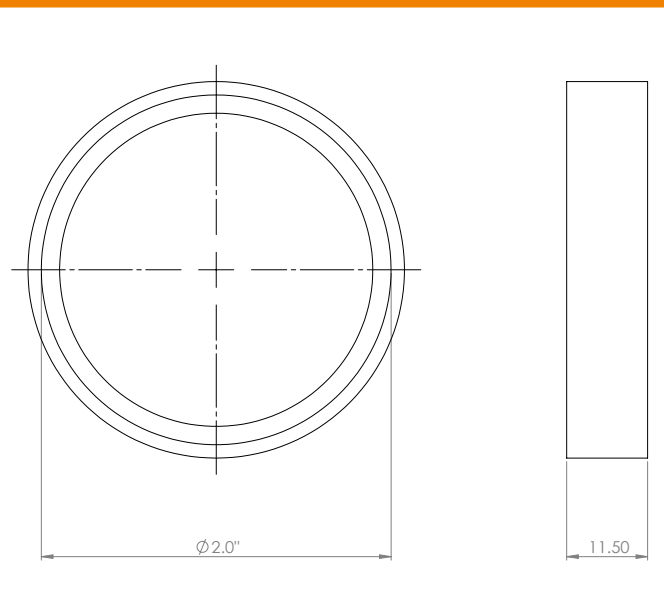

## FLP6 Female Bushes

### Technical Drawing

### Technical Specifications

Material	Brass
Size	2"
Standards of compliance	BSEN 61386-1:2008