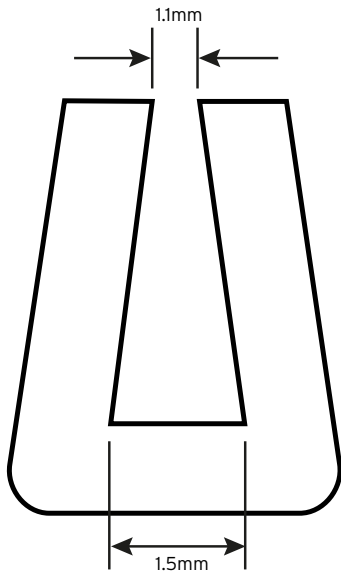

# GS1.5 PVC Grommet Strip

### Technical Drawing

### Technical Specifications

Colour	Natural
Roll (L)	30m
Material	PVC
To Suit Panel Thickness	1.1mm - 1.5mm