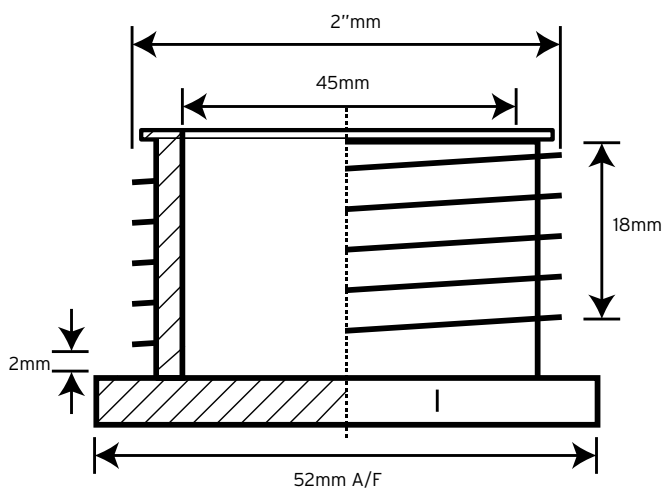

MBB6

Male Bushes

Male Bushes - Long Pattern/ B.E.S.A Pattern

Technical Drawing

Technical Specifications

Standards of Compliance	BS EN 61386-1:2008
Material	Brass
Thread length	18mm
Un-threaded space	2mm
Size	2"