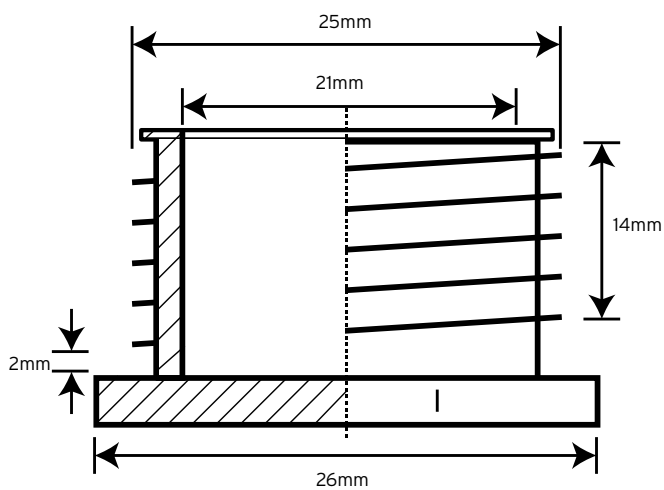

### Technical Specifications

Material	Brass
Thread length	14mm
Un-threaded space	2mm between the head and the thread
Size	25mm
Standards	BS EN 61386-1:2008