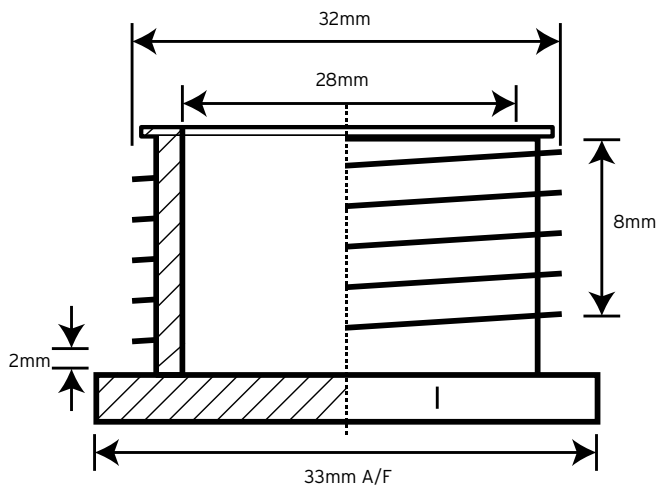

## MS32 Male Bushes Short Pattern/Light Pattern

### Technical Drawing

### Technical Specifications

Material	Brass
Thread length	8 mm
Un-threaded space	2mm between the head and the thread
Size	32mm
Standards	BS EN 61386-1:2008