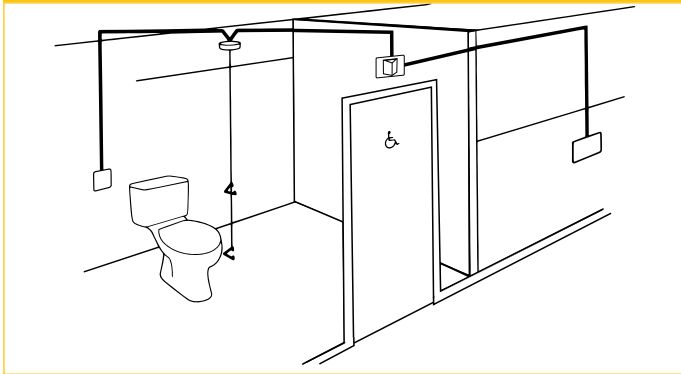

niGLON

Installation Essentials

NWCA01 Single Zone Kit

Typical Installation of Kit

Technical Specifications

Intelligent two wire system	Not polarized
Mains Power	240volt 50Hz (Control Unit)
Internal rechargeable battery	Back up 2 hours approx 20min continuous alarm, battery Ni-MH PP3 9volt 250mAh
Sounders	65db + volume control on main panel, 80db on over door alarm
Disable Reset	On main control panel
Rating	CE
Extras	All buttons have braille also terminals are provided for additional sounder