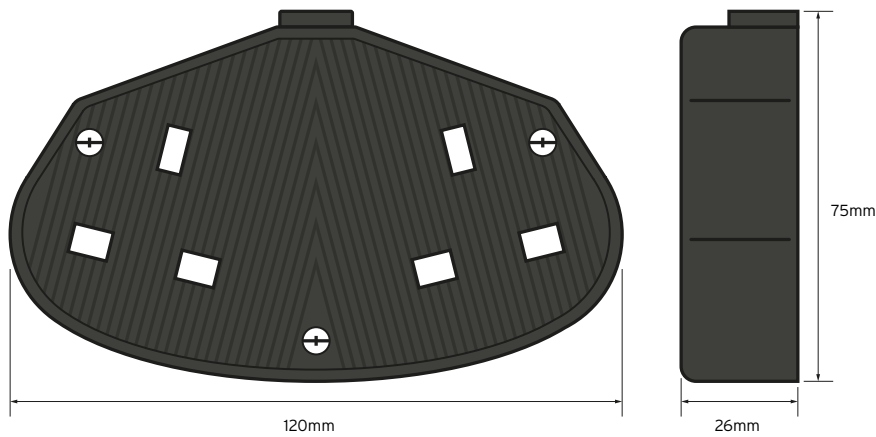

niGLON

Installation Essentials

RU213B Trailing Sockets

Technical Drawing

Technical Specifications

Number of Gangs	2
Construction	TPE
Finish	Black
Max. Load	13A
Standard of Compliance	BS 1363
Dimensions	75 x 120 x 26mm(H x W x D)