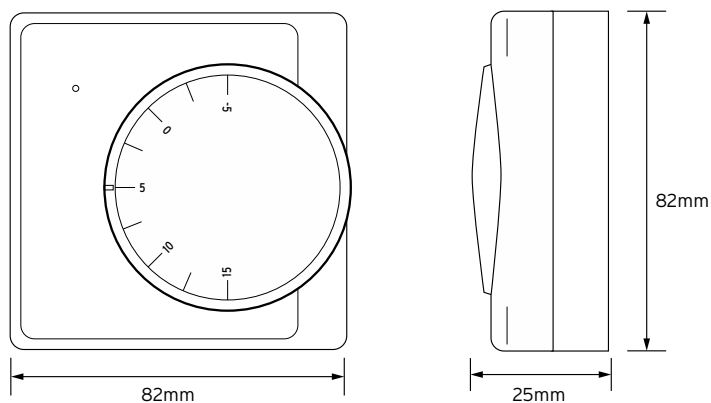

## TY92A1FST Frost Stat (Single Throw)

### Technical Drawing

### Technical Specifications

Temperature Range	-5/15°C 5/35°C
Differential	<1K
Insulation class	
Max. Operating Temperature	50°C
Storage Temperature	-30 / +70°C
Electrical values of opening contact	10(2)A 250V ~
Electrical values of closing contact	Version A3/A4 3 (1)A 250V~
Protection Degree	IP 20
Dimensions	82 x 82 x 25mm (H x W x D)