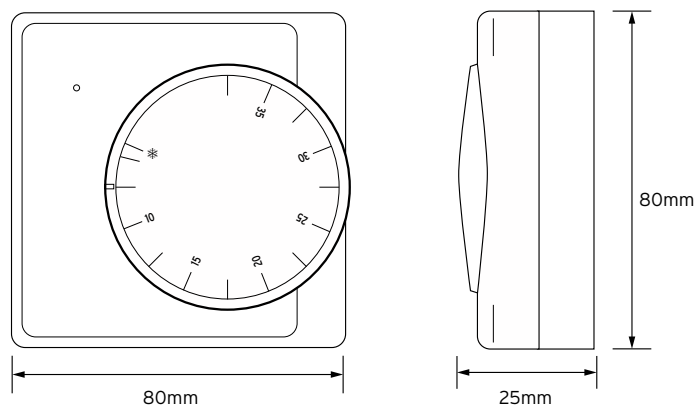

TY92A3 Room Stat (Double Throw)

Technical Drawing

Technical Specifications

Temperature Range	-5/15°C 5/35°C
Differential	<1K
Insulation class	
Max. Operating Temperature	50°C
Storage Temperature	-30 / +70°C
Electrical values of opening contact	10(2)A 250V ~
Electrical values of closing contact	Version A3/A4 3 (1)A 250V~
Protection Degree	IP 20
Dimensions	80 x 80 x 25mm (H x W x D)