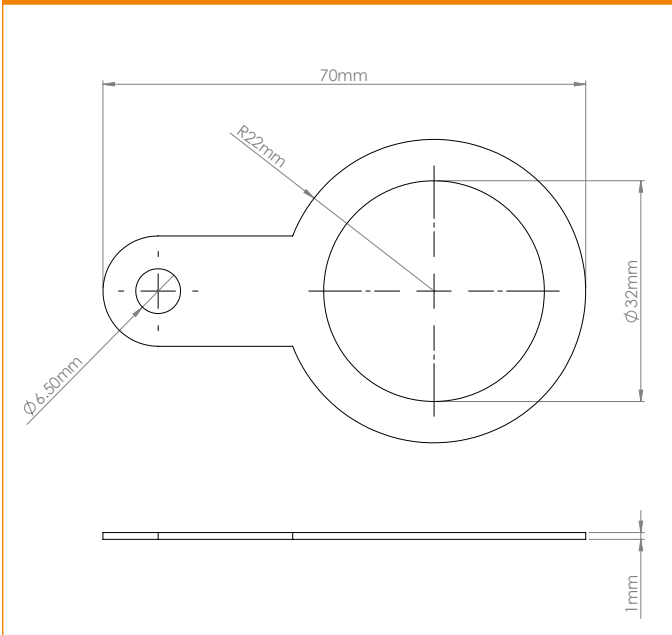

## ET32 Brass Earth Tag

### Technical Drawing

### Technical Specifications

Material	Brass
Size	32mm
Standards	BS EN 61386-1:2008