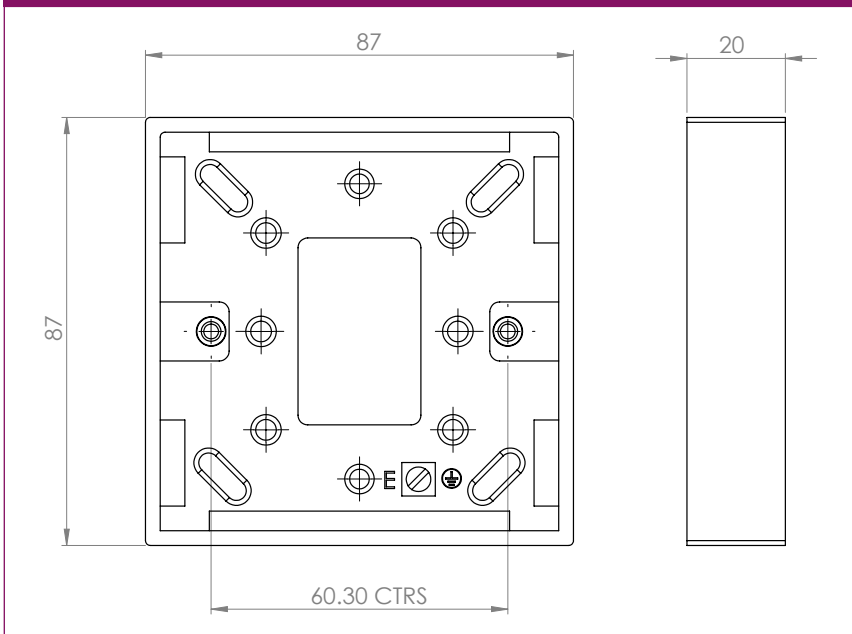

# SPB161 Surface Mounted Pattress

### Technical Drawing

### Technical Specifications

<b>Number of Gangs</b>	1
<b>Pattress</b>	16mm
<b>Material</b>	Urea
<b>Earth Terminal</b>	Yes
<b>Standards of Compliance</b>	BS 5733
<b>Dimensions</b>	87 x 87 x 20mm ( W x H x D )