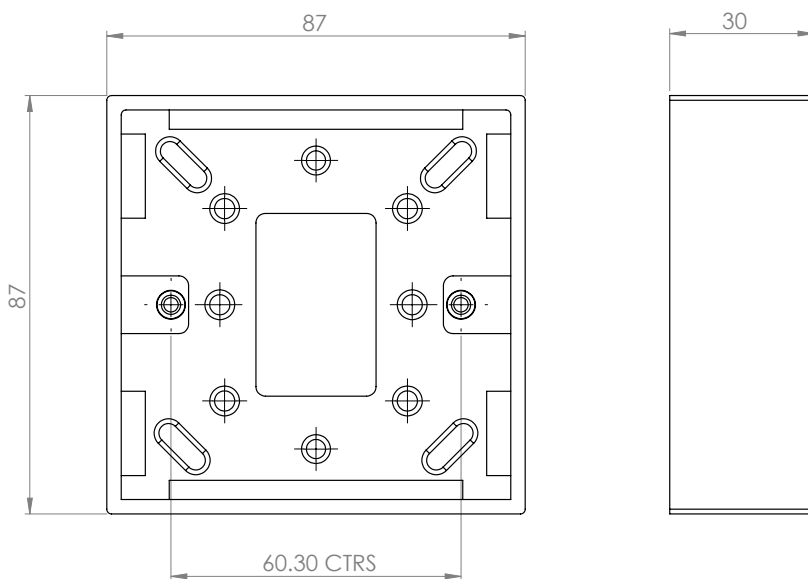

SPB251 Surface Mounted Pattress

Technical Drawing

Technical Specifications

Number of Gangs	1
Pattress	25mm
Material	Urea
Earth Terminal	No
Standards of Compliance	BS 5733
Dimensions	87 x 87 x 30mm (W x H x D)