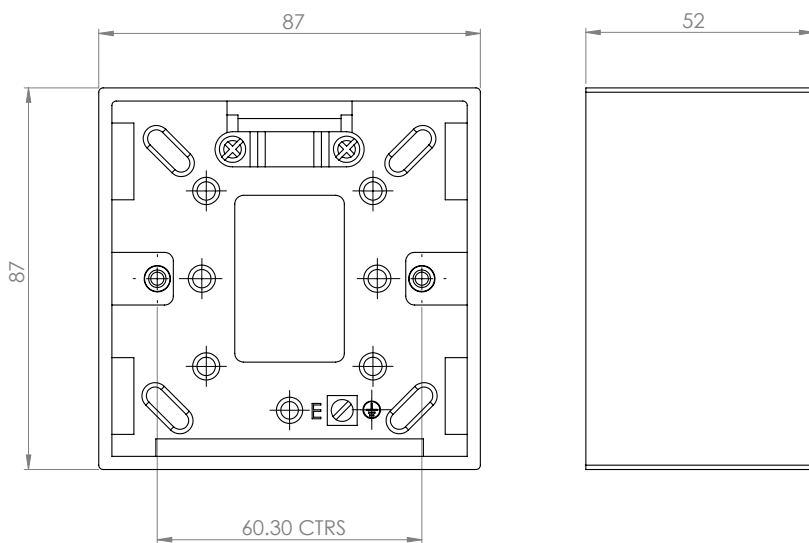

niglon

Wiring Accessories

ARCTIC
EDGE

SPB471 Surface Mounted Pattress

Technical Drawing

Technical Specifications

Number of Gangs	1
Pattress	47mm
Material	Urea
Earth Terminal	Yes
Cord Grip	Yes
Standards of Compliance	BS 5733
Dimensions	87 x 87 x 52mm (W x H x D)