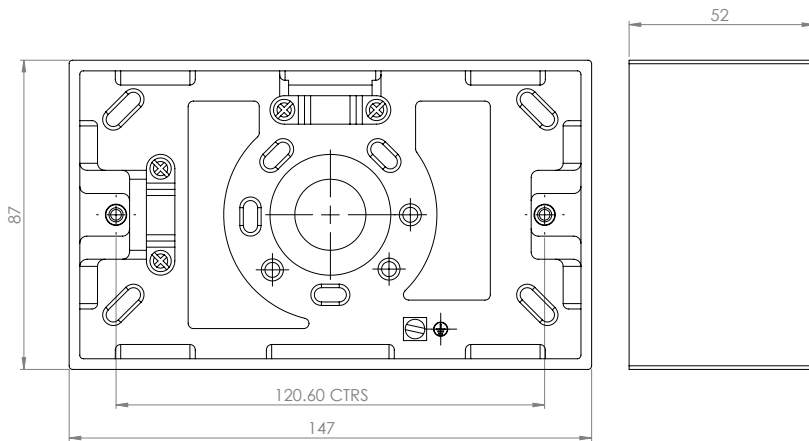

SPB472 Surface Mounted Pattress

Technical Drawing

Technical Specifications

| | |
|--------------------------------|------------------------------|
| Number of Gangs | 2 |
| Pattress | 47mm |
| Material | Urea |
| Earth Terminal | Yes |
| Cord Grip | Yes - 2 Cord grips |
| Standards of Compliance | BS 5733 |
| Dimensions | 147 x 87 x 52mm (W x H x D) |