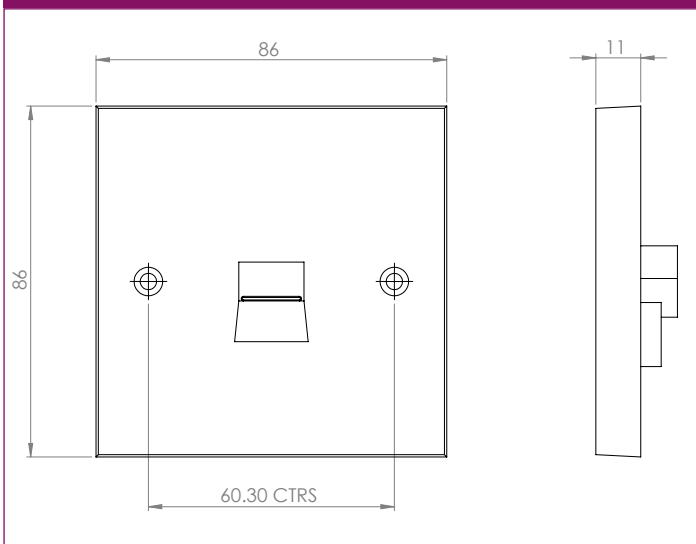

## 1 Gang BT Master Outlet

**20  
YEAR  
GUARANTEE**

A white, square-edged, moulded accessory manufactured in a robust urea construction. Arctic Edge offers traditional design values for new, or existing installations.

#### Technical Drawing

#### Technical Specifications

<b>Type</b>	1x Telephone Mastery Outlet
<b>Material Composition</b>	Front Plate: Urea
<b>Backbox Depth</b>	25mm
<b>Warranty</b>	20 Years
<b>Anti Microbial Certified</b>	Yes
<b>IP Rating</b>	IP20
<b>Operational Temperature</b>	-5° to +40° C
<b>Standards</b>	The Low Voltage Directive 2006/95/EC BS 6312-2-2:1997 (where applicable) BS EN 50173-1:2011 (where applicable) BS 5733:1995 (where applicable) Modified ISO 22196
<b>Dimensions</b>	86x86x11mm (HxWxD)