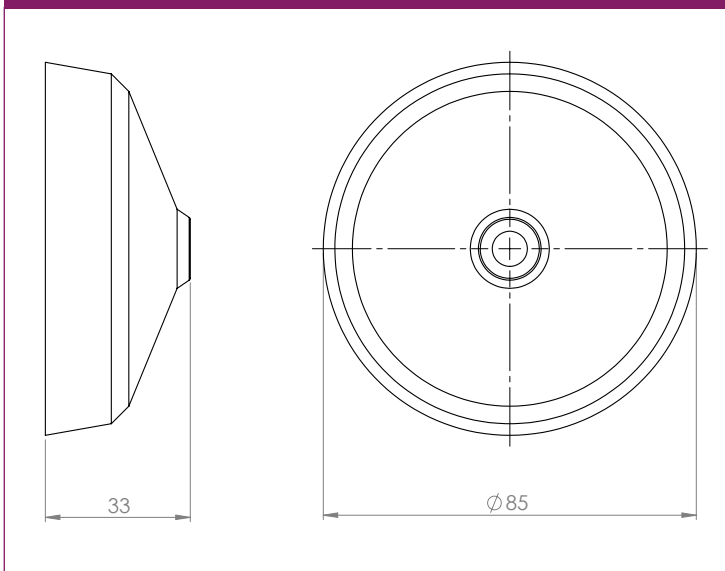

niglon

Wiring Accessories

CR6 Ceiling Rose Straight, 4 Terminal Clear Base

Technical Drawing

Technical Specifications

Material	Polycarbonate
Standard of Compliance	BS EN 60598-2-1, BS EN 61184, BS67
Rating	6A
Earth Terminal	Yes
Flex Strain	Yes
Mounting	Ceiling
Dimensions	Ø 85mm x 33mm