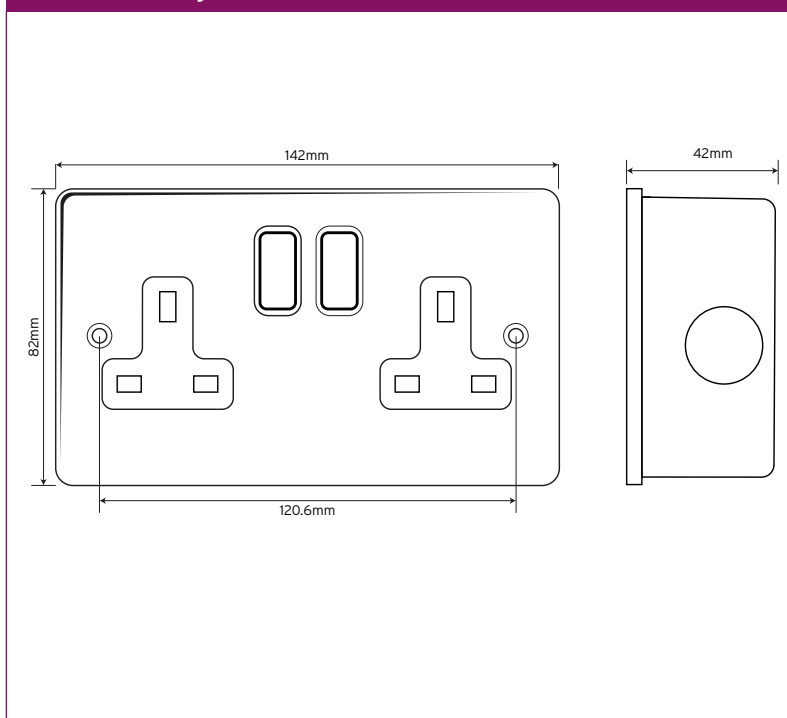

MS132S

13A 2 gang SP
switched
(Twin Earths)

20
YEAR
GUARANTEE

A comprehensive range of metal clad wiring accessories for use in the most demanding environments. Manufactured from heavy duty steel and finished in satin silver.

Technical Drawing

Technical Specifications

Material Composition:

Front Plate	Steel
Finish	Satin silver epoxy powder coating
Terminals	Brass
Terminal Screws	Steel & Yellow Passivated
Knockouts	8 x 20mm, (2 x 3) (2 x 1)
Terminal Screws	Steel & Yellow Passivated
Voltage	240V ~ 50Hz
Current Rating	13A
Torque Value	1.2Nm
Cable Size	3x2.5mm ²
Back Box Depth	40mm
Switched	Yes
Single Pole	Yes
Twin Earth	Yes
Warranty	20 years
IP Rating	IP20
Operational Temperature	-5 ° to +40 °C
Standards	BS 1363
Mounting	Surface
Knockouts	8 x 20mm, (2 x 3) (2 x 1)