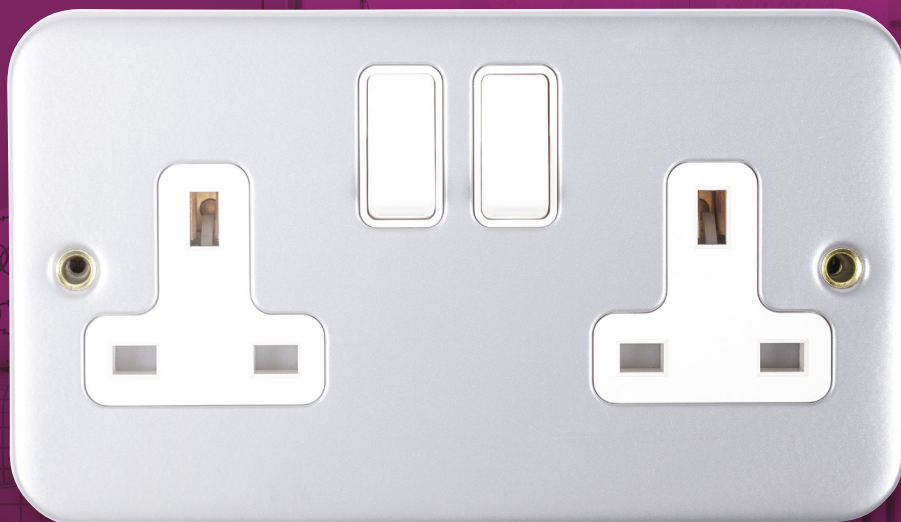

MS132S

13A 2 gang SP
switched
(Twin Earths)

20
YEAR
GUARANTEE

A comprehensive range of metal clad wiring accessories for use in the most demanding environments. Manufactured from heavy duty steel and finished in satin silver.

Technical Drawing

Technical Specifications

Material Composition:

Front Plate	Steel
Finish	Satin silver epoxy powder coating
Terminals	Brass
Terminal Screws	Steel & Yellow Passivated
Knockouts	8 x 20mm, (2 x 3) (2 x 1)
Terminal Screws	Steel & Yellow Passivated
Voltage	240V ~ 50Hz
Current Rating	13A
Torque Value	1.2Nm
Cable Size	3x2.5mm ²
Back Box Depth	40mm
Switched	Yes
Single Pole	Yes
Twin Earth	Yes
Warranty	20 years
IP Rating	IP20
Operational Temperature	-5 ° to +40 °C
Standards	BS 1363
Mounting	Surface
Knockouts	8 x 20mm, (2 x 3) (2 x 1)