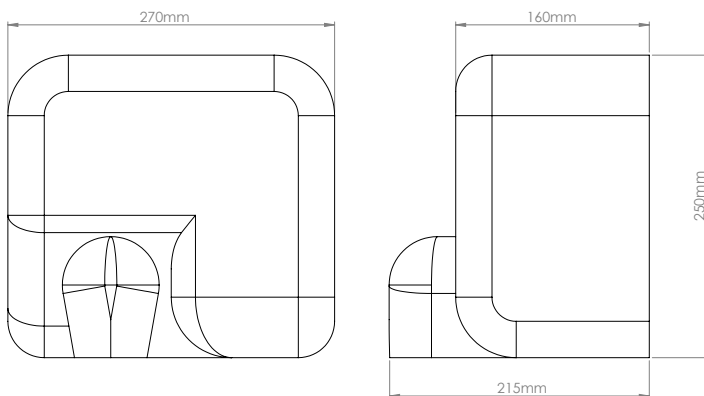

niGLON

Installation Essentials

NHD23W 2.3kW Heavy Duty Hand Dryer

Technical Drawing

Technical Specifications

Rated Power	2300W
Rated Voltage	230V~ 50Hz
Air speed	27m/s
Drying Distance	50-200mm
Colour	White
Dimensions	270 x 250 x 215mm