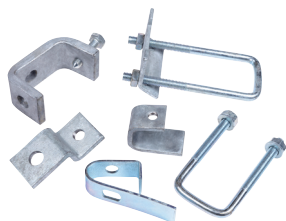

Standard of Compliance
BS 6946

6mm Thick - Channel Joint

List No.	Size	Type	Fixing Holes	Pack Qty
CSA650	23 x 175mm	Channel joint	4	10
CSA651	43 x 175mm	Channel joint	4	10
CSA702	214.5 x 153mm	Single channel gusset bracket	6	1
CSA706	150 x 250mm	Double channel gusset bracket	6	1

Standard of Compliance
BS 6946

6mm Thick - Base Plate

List No.	Size	Type	Fixing Holes	Pack Qty
CSA704	100 x 100mm	Base plate double	2	10

Standard of Compliance
BS 6946

6mm Thick - Shelf

List No.	Size	Type	Fixing Holes	Pack Qty
CSA703	88 x 100mm	Shelf	2 x 2	10

Standard of Compliance
BS 6946

6mm Thick - Cantilever Arm

List No.	Size	Type	Pack Qty
CSA760	150mm	Cantilever arm	1
CSA762	300mm	Cantilever arm	1
CSA763	450mm	Cantilever arm	1
CSA764	600mm	Cantilever arm	1

Clamps

Standard of Compliance
BS 6946

Beam

List No.	Size	Type	Pack Qty
CSA850	30 x 48mm	Beam	10
CSA851	40 x 47mm	Beam	10
CSA854	40 x 62mm	Beam	10
CSA853	41mm	Beam 'U' single channel	10
CSA855	82mm	Beam 'U' double channel	10
CSA100	80 x 40 x 25mm	Purin clip	10