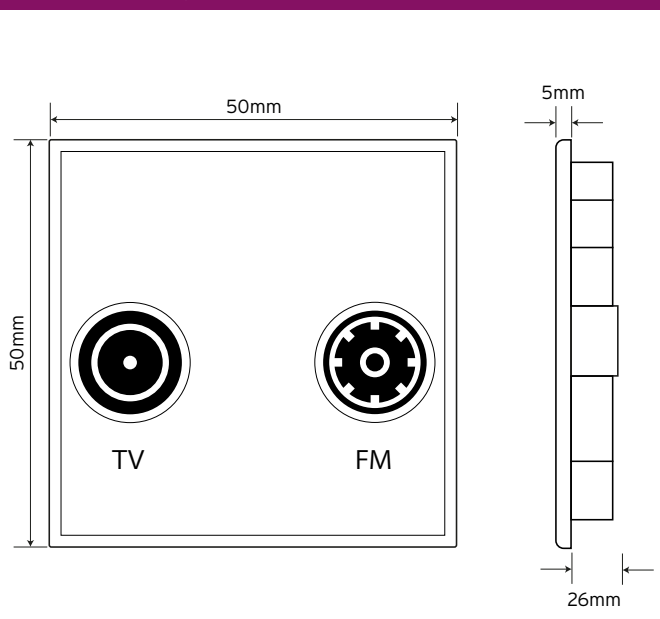

niglon

Wiring Accessories

EURO MEDIA

M-021

TV/Radio outlet diplexer

Technical Drawing

Technical Specifications

Material Composition	Module: Polycarbonate Rear housing : Pressed & Cast Zinc Terminal Screw : Steel
Back Box Depth	25 - 47mm (Dependant on mounting plate used)
Module Size	Twin Width (50x50mm)
IP Rating	IP20
Operational Temperature	-5° to + 40° c
Standards of Compliance	BS 5733:1995