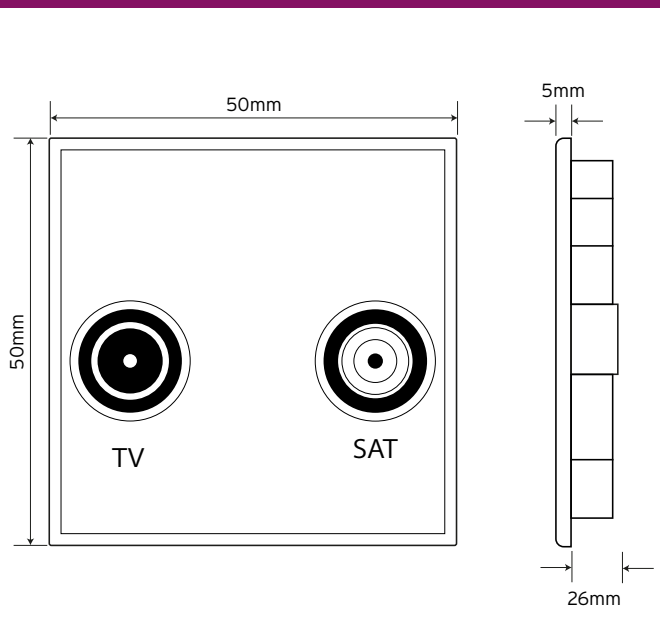

### Technical Specifications

<b>Material Composition</b>	Module: Polycarbonate Rear housing : Pressed & Cast Zinc Terminal Screw : Steel
<b>Back Box Depth</b>	25 - 47mm (Dependant on mounting plate used)
<b>Module Size</b>	Twin Width (50x50mm)
<b>IP Rating</b>	IP20
<b>Operational Temperature</b>	-5° to + 40°c
<b>Standards of Compliance</b>	BS 5733:1995